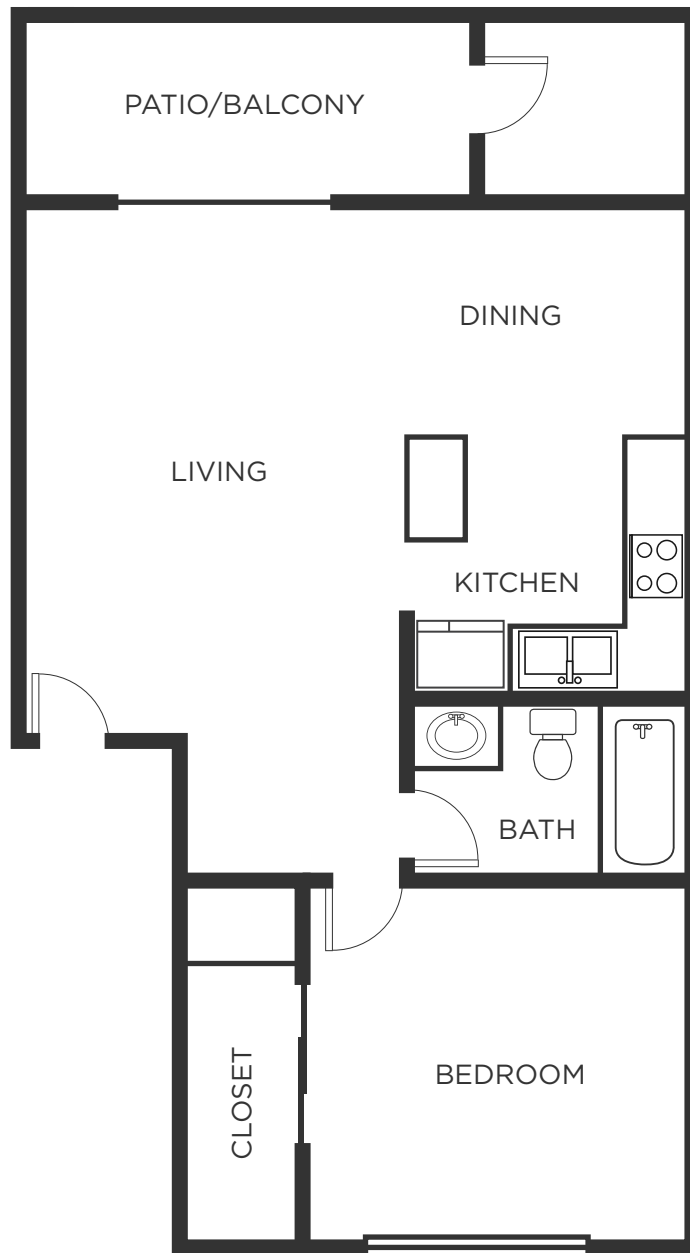

Rosewood

1 Bedroom / 1 Bath / 614 Sq. Ft.

ARIA ON THE RIVER

737 N. Stilson Rd. | Boise, Idaho 83703

208-344-7899 | www.ariaontheriver.com

All Dimensions and Square Footage Are Approximate.

Aria
ON THE RIVER