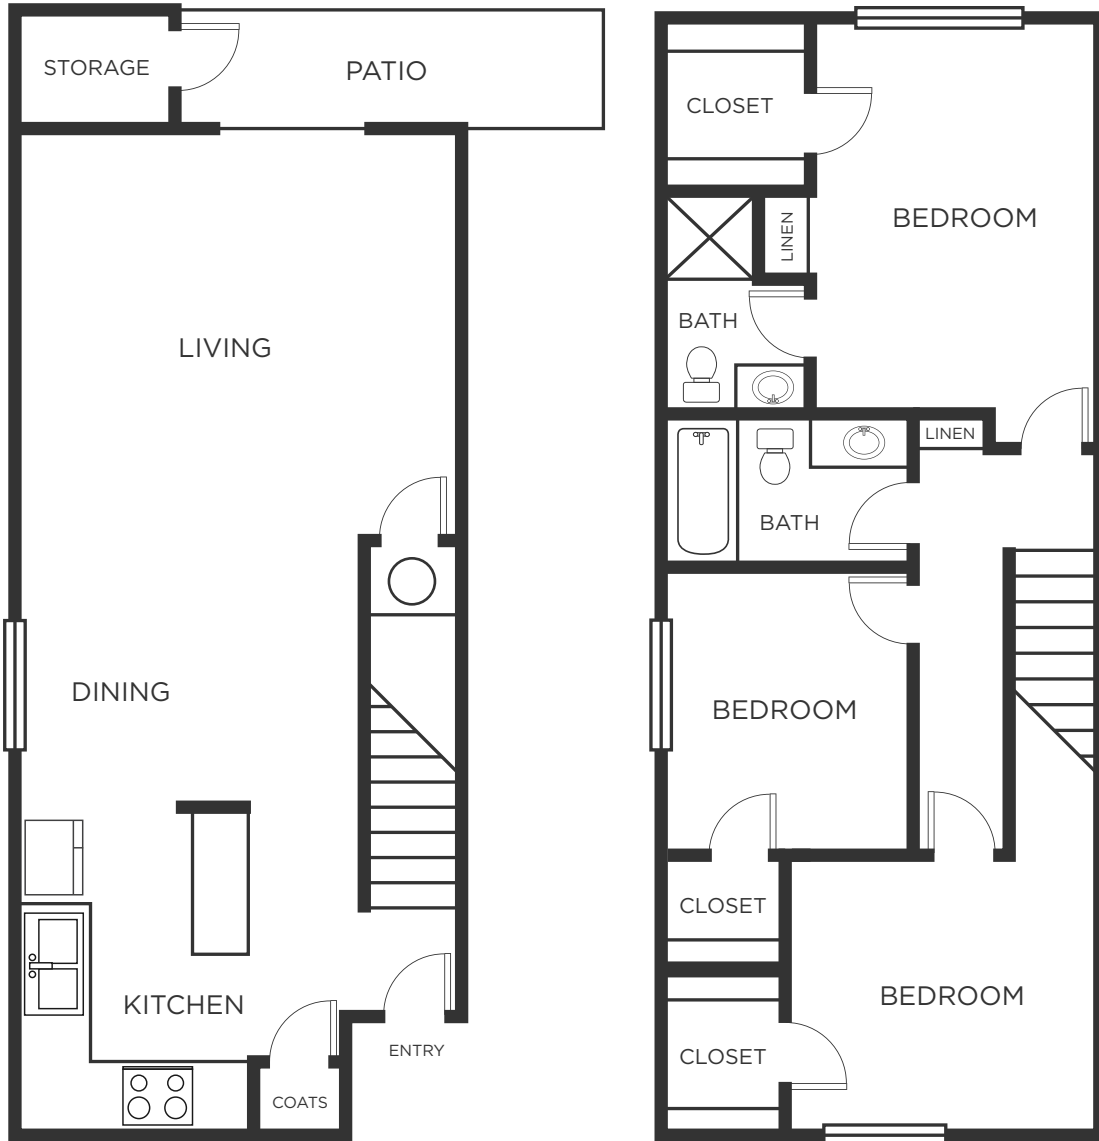

Coldwater

3 Bedroom / 2 Bath / 1094 Sq. Ft.

ARIA ON THE RIVER

737 N. Stilson Rd. | Boise, Idaho 83703

208-344-7899 | www.ariaontheriver.com

All Dimensions and Square Footage Are Approximate.

Aria
ON THE RIVER