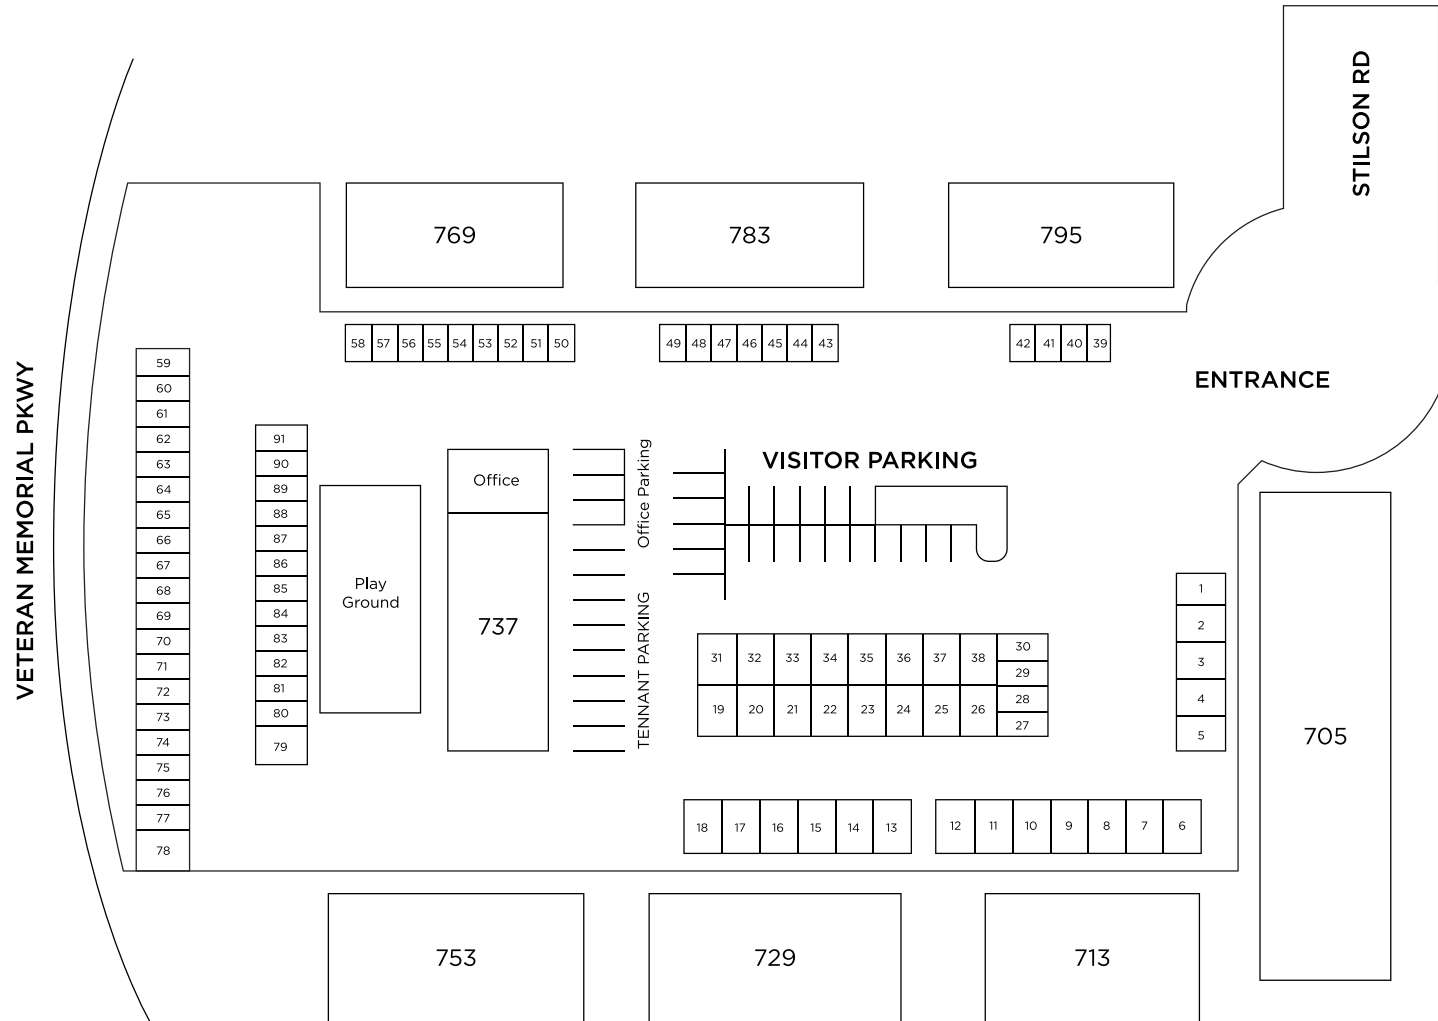

# ARIA ON THE RIVER

**ARIA ON THE RIVER**

737 N Stilson Road | Boise, Idaho 83703

208.344.7899 | [www.ariaontheriver.com](http://www.ariaontheriver.com)

All Dimensions and Square Footage Are Approximate.